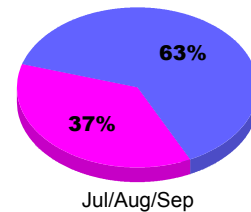

YTD Status Quo Clubs 2012-2013

Status Quo Clubs Compared to Status Quo Members

Legend: Status Quo Clubs (Cyan), Total Status Quo Members (Green)

MEMBERSHIP

Membership Results
2012-2013

Membership
2011-2012

Month	Net Memb Goal	Actual New Memb	Actual Dropped Memb	Gain/Loss of Memb	Gain/Loss of Memb
Jul/Aug/Sep		7	-19	-12	7
Totals		7	-19	-12	7

Membership Results 2012-2013

Goal, New, Dropped, Gain/Loss

Legend: Goal (Cyan), Actual (Green), Dropped (Yellow), Gain Loss (Magenta)

Comparison of Membership Gain/Loss

Current Year Compared to the Previous Year

Legend: Current Year (Cyan), Previous Year (Green)

Gender Comparison 2012-2013

Jul/Aug/Sep

Legend: Male (Blue), Female (Magenta)